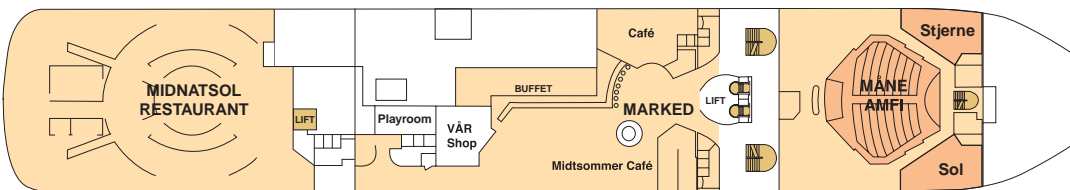

MS Midnatsol

Operator: TFDS, Tromsø Passengers: 1000
 Built: 2003 Berths: 648
 Location: Rissa, Fosen Car spaces: 45

Cabin categories and colour key

BC	Description	Deck
MX Outs.	Owners suite, two rooms queen size bed, sitting area, dining table, TV/pay-TV, stereo, coffeemaker, internet access, minibar, safe, private balcony. De luxe bathroom w/ bath tub & wc. Separate guest wc.	8
MG Outs.	Grand suite, one room, queen size bed, sitting area, TV/pay-TV, internet access, stereo, coffee-maker, minibar, safe, de luxe bathroom with bath tub & shower/ wc. MG on deck 8 w/large bay window. Suite 775 & 780 w/private balcony and separate sleeping area. Suite 780 shower only, 775 bath tub only.	7,8
M Outs.	One room suite, queen size bed, sitting area, TV/pay-TV, internet access, stereo, coffee-maker, minibar, private balcony. De luxe bathroom w/shower & wc.	7
Q Outs.	Mini suite, queen size bed, sitting area, TV/pay-TV, internet access, stereo, coffeemaker, minibar.	6,7
F Outs.	Queen size bed, minibar, TV/pay-TV. 736 and 640 w/twin beds, TV/pay-TV and sitting area, minibar and limited view.	6,7
U Outs.	Twin beds, one bed converts into a sofa, table, shower/wc.	7,8
P Outs.	Twin beds, one bed converts into a sofa, table, shower/wc.	6
N Outs.	Twin beds, one bed converts into a sofa, table, shower/wc.	4
L Outs.	Twin beds, one bed converts into a sofa, shower/wc, limited or no view.	3,4,6,7
I Inside	Twin beds, one bed converts into a sofa, TV/pay-TV, shower/wc.	4,6,7
H	Cabin for disabled.	6

DECK 9

DECK 8

DECK 7

DECK 6

DECK 5

DECK 4

DECK 3

- Public areas
 - Restaurant
 - Open-air areas
 - Elevator/stairs
 - Fitness room
 - Conference room
- Cabin categories:
 - Grand suites w/balcony: 2
 - Suites w/balcony: 3
 - Suites w/bay window: 10
 - Mini suites: 8
 - Cabins: 277
 - Cabins for disabled: 4
 - Cabins total: 304