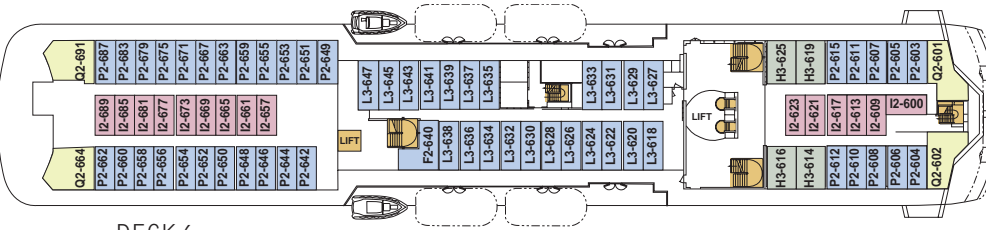

MS Midnatsol

Operator: TFDS, Tromsø Passengers: 1000
 Built: 2003 Berths: 648
 Location: Rissa, Fosen Car spaces: 45

Cabin categories and colour key

BC	Description	Deck
MX Outs.	Owners suite, two rooms queen size bed, sitting area, dining table, TV/pay-TV, stereo, coffeemaker, internet access, minibar, safe, private balcony. De luxe bathroom w/ bath tub & wc. Separate guest wc.	8
MG Outs.	Grand suite, one room, queen size bed, sitting area, TV/pay-TV, internet access, stereo, coffee-maker, minibar, safe, de luxe bathroom with bath tub & shower/ wc. MG on deck 8 w/large bay window. Suite 775 & 780 w/private balcony and separate sleeping area. Suite 780 shower only, 775 bath tub only.	7,8
M Outs.	One room suite, queen size bed, sitting area, TV/pay-TV, internet access, stereo, coffee-maker, minibar, private balcony. De luxe bathroom w/shower & wc.	7
Q Outs.	Mini suite, queen size bed, sitting area, TV/pay-TV, internet access, stereo, coffeemaker, minibar.	6,7
F Outs.	Queen size bed, minibar, TV/pay-TV. 736 and 640 w/twin beds, TV/pay-TV and sitting area, minibar and limited view.	6,7
U Outs.	Twin beds, one bed converts into a sofa, table, shower/wc.	7,8
P Outs.	Twin beds, one bed converts into a sofa, table, shower/wc.	6
N Outs.	Twin beds, one bed converts into a sofa, table, shower/wc.	4
L Outs.	Twin beds, one bed converts into a sofa, shower/wc, limited or no view.	3,4,6,7
I Inside	Twin beds, one bed converts into a sofa, TV/pay-TV, shower/wc.	4,6,7
H	Cabin for disabled.	6

DECK 9

DECK 8

DECK 7

DECK 6

DECK 5

DECK 4

DECK 3

- Public areas
 - Restaurant
 - Open-air areas
 - Elevator/stairs
 - Fitness room
 - Conference room
- Cabin categories:
 - Grand suites w/balcony: 2
 - Suites w/balcony: 3
 - Suites w/bay window: 10
 - Mini suites: 8
 - Cabins: 277
 - Cabins for disabled: 4
 - Cabins total: 304