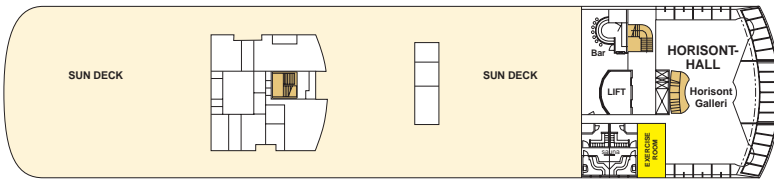

MS Midnatsol

Operator: TFDS, Tromsø Passengers: 1000
 Built: 2003 Berths: 648
 Location: Rissa, Fosen Car spaces: 45

Cabin categories and colour key

BC	Description	Deck
MX Outs.	Owners suite, two rooms queen size bed, sitting area, dining table, TV/pay-TV, stereo, coffeemaker, internet access, minibar, safe, private balcony. De luxe bathroom w/ bath tub & wc. Separate guest wc.	8
MG Outs.	Grand suite, one room, queen size bed, sitting area, TV/pay-TV, internet access, stereo, coffee-maker, minibar, safe, de luxe bathroom with bath tub & shower/ wc. MG on deck 8 w/large bay window. Suite 775 & 780 w/private balcony and separate sleeping area. Suite 780 shower only, 775 bath tub only.	7,8
M Outs.	One room suite, queen size bed, sitting area, TV/pay-TV, internet access, stereo, coffee-maker, minibar, private balcony. De luxe bathroom w/shower & wc.	7
Q Outs.	Mini suite, queen size bed, sitting area, TV/pay-TV, internet access, stereo, coffeemaker, minibar.	6,7
F Outs.	Queen size bed, minibar, TV/pay-TV. 736 and 640 w/twin beds, TV/pay-TV and sitting area, minibar and limited view.	6,7
U Outs.	Twin beds, one bed converts into a sofa, table, shower/wc.	7,8
P Outs.	Twin beds, one bed converts into a sofa, table, shower/wc.	6
N Outs.	Twin beds, one bed converts into a sofa, table, shower/wc.	4
L Outs.	Twin beds, one bed converts into a sofa, shower/wc, limited or no view.	3,4,6,7
I Inside	Twin beds, one bed converts into a sofa, TV/pay-TV, shower/wc.	4,6,7
H	Cabin for disabled.	6

DECK 9

DECK 8

DECK 7

DECK 6

DECK 5

DECK 4

DECK 3

- Public areas
 - Restaurant
 - Open-air areas
 - Elevator/stairs
 - Fitness room
 - Conference room
- Cabin categories:
 - Grand suites w/balcony: 2
 - Suites w/balcony: 3
 - Suites w/bay window: 10
 - Mini suites: 8
 - Cabins: 277
 - Cabins for disabled: 4
 - Cabins total: 304