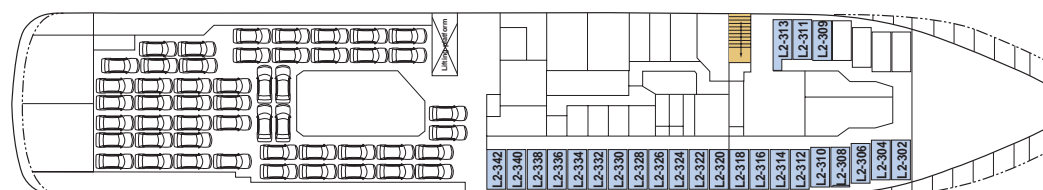

MS Midnatsol

Operator: TFDS, Tromsø Passengers: 1000
 Built: 2003 Berths: 648
 Location: Rissa, Fosen Car spaces: 45

Cabin categories and colour key

BC	Description	Deck
MX Outs.	Owners suite, two rooms queen size bed, sitting area, dining table, TV/pay-TV, stereo, coffeemaker, internet access, minibar, safe, private balcony. De luxe bathroom w/ bath tub & wc. Separate guest wc.	8
MG Outs.	Grand suite, one room, queen size bed, sitting area, TV/pay-TV, internet access, stereo, coffee-maker, minibar, safe, de luxe bathroom with bath tub & shower/ wc. MG on deck 8 w/large bay window. Suite 775 & 780 w/private balcony and separate sleeping area. Suite 780 shower only, 775 bath tub only.	7,8
M Outs.	One room suite, queen size bed, sitting area, TV/pay-TV, internet access, stereo, coffee-maker, minibar, private balcony. De luxe bathroom w/shower & wc.	7
Q Outs.	Mini suite, queen size bed, sitting area, TV/pay-TV, internet access, stereo, coffeemaker, minibar.	6,7
F Outs.	Queen size bed, minibar, TV/pay-TV. 736 and 640 w/twin beds, TV/pay-TV and sitting area, minibar and limited view.	6,7
U Outs.	Twin beds, one bed converts into a sofa, table, shower/wc.	7,8
P Outs.	Twin beds, one bed converts into a sofa, table, shower/wc.	6
N Outs.	Twin beds, one bed converts into a sofa, table, shower/wc.	4
L Outs.	Twin beds, one bed converts into a sofa, shower/wc, limited or no view.	3,4,6,7
I Inside	Twin beds, one bed converts into a sofa, TV/pay-TV, shower/wc.	4,6,7
H	Cabin for disabled.	6

DECK 9

DECK 8

DECK 7

DECK 6

DECK 5

DECK 4

DECK 3

- Public areas
 - Restaurant
 - Open-air areas
 - Elevator/stairs
 - Fitness room
 - Conference room
- Cabin categories:
 - Grand suites w/balcony: 2
 - Suites w/balcony: 3
 - Suites w/bay window: 10
 - Mini suites: 8
 - Cabins: 277
 - Cabins for disabled: 4
 - Cabins total: 304