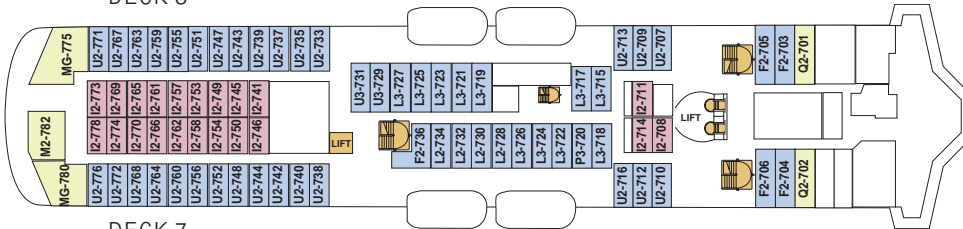

MS Midnatsol

Operator: TFDS, Tromsø Passengers: 1000
 Built: 2003 Berths: 648
 Location: Rissa, Fosen Car spaces: 45

Cabin categories and colour key

BC	Description	Deck
MX Outs.	Owners suite, two rooms queen size bed, sitting area, dining table, TV/pay-TV, stereo, coffeemaker, internet access, minibar, safe, private balcony. De luxe bathroom w/ bath tub & wc. Separate guest wc.	8
MG Outs.	Grand suite, one room, queen size bed, sitting area, TV/pay-TV, internet access, stereo, coffee-maker, minibar, safe, de luxe bathroom with bath tub & shower/ wc. MG on deck 8 w/large bay window. Suite 775 & 780 w/private balcony and separate sleeping area. Suite 780 shower only, 775 bath tub only.	7,8
M Outs.	One room suite, queen size bed, sitting area, TV/pay-TV, internet access, stereo, coffee-maker, minibar, private balcony. De luxe bathroom w/shower & wc.	7
Q Outs.	Mini suite, queen size bed, sitting area, TV/pay-TV, internet access, stereo, coffeemaker, minibar.	6,7
F Outs.	Queen size bed, minibar, TV/pay-TV. 736 and 640 w/twin beds, TV/pay-TV and sitting area, minibar and limited view.	6,7
U Outs.	Twin beds, one bed converts into a sofa, table, shower/wc.	7,8
P Outs.	Twin beds, one bed converts into a sofa, table, shower/wc.	6
N Outs.	Twin beds, one bed converts into a sofa, table, shower/wc.	4
L Outs.	Twin beds, one bed converts into a sofa, shower/wc, limited or no view.	3,4,6,7
I Inside	Twin beds, one bed converts into a sofa, TV/pay-TV, shower/wc.	4,6,7
H	Cabin for disabled.	6

DECK 9

DECK 8

DECK 7

DECK 6

DECK 5

DECK 4

DECK 3

- Public areas
 - Restaurant
 - Open-air areas
 - Elevator/stairs
 - Fitness room
 - Conference room
- Cabin categories:
 - Grand suites w/balcony: 2
 - Suites w/balcony: 3
 - Suites w/bay window: 10
 - Mini suites: 8
 - Cabins: 277
 - Cabins for disabled: 4
 - Cabins total: 304