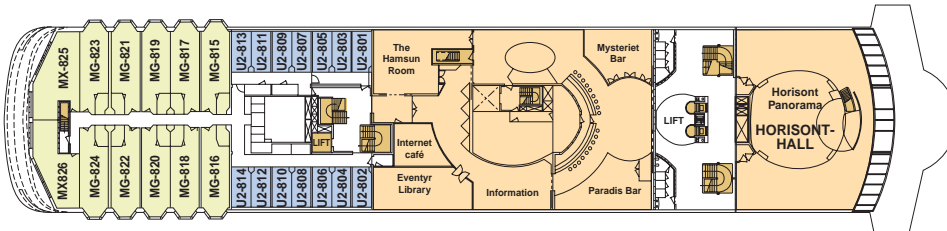

MS Midnatsol

Operator: TFDS, Tromsø Passengers: 1000
 Built: 2003 Berths: 648
 Location: Rissa, Fosen Car spaces: 45

Cabin categories and colour key

BC	Description	Deck
MX Outs.	Owners suite, two rooms queen size bed, sitting area, dining table, TV/pay-TV, stereo, coffeemaker, internet access, minibar, safe, private balcony. De luxe bathroom w/ bath tub & wc. Separate guest wc.	8
MG Outs.	Grand suite, one room, queen size bed, sitting area, TV/pay-TV, internet access, stereo, coffee-maker, minibar, safe, de luxe bathroom with bath tub & shower/ wc. MG on deck 8 w/large bay window. Suite 775 & 780 w/private balcony and separate sleeping area. Suite 780 shower only, 775 bath tub only.	7,8
M Outs.	One room suite, queen size bed, sitting area, TV/pay-TV, internet access, stereo, coffee-maker, minibar, private balcony. De luxe bathroom w/shower & wc.	7
Q Outs.	Mini suite, queen size bed, sitting area, TV/pay-TV, internet access, stereo, coffeemaker, minibar.	6,7
F Outs.	Queen size bed, minibar, TV/pay-TV. 736 and 640 w/twin beds, TV/pay-TV and sitting area, minibar and limited view.	6,7
U Outs.	Twin beds, one bed converts into a sofa, table, shower/wc.	7,8
P Outs.	Twin beds, one bed converts into a sofa, table, shower/wc.	6
N Outs.	Twin beds, one bed converts into a sofa, table, shower/wc.	4
L Outs.	Twin beds, one bed converts into a sofa, shower/wc, limited or no view.	3,4,6,7
I Inside	Twin beds, one bed converts into a sofa, TV/pay-TV, shower/wc.	4,6,7
H	Cabin for disabled.	6

DECK 9

DECK 8

DECK 7

DECK 6

DECK 5

DECK 4

DECK 3

- Public areas
 - Restaurant
 - Open-air areas
 - Elevator/stairs
 - Fitness room
 - Conference room
- Cabin categories:
 - Grand suites w/balcony: 2
 - Suites w/balcony: 3
 - Suites w/bay window: 10
 - Mini suites: 8
 - Cabins: 277
 - Cabins for disabled: 4
 - Cabins total: 304