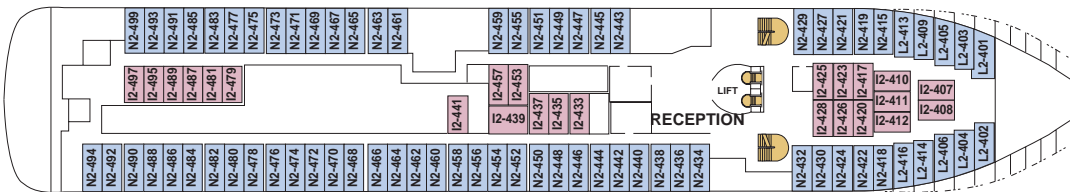

MS Midnatsol

Operator: TFDS, Tromsø Passengers: 1000
 Built: 2003 Berths: 648
 Location: Rissa, Fosen Car spaces: 45

Cabin categories and colour key

BC	Description	Deck
MX Outs.	Owners suite, two rooms queen size bed, sitting area, dining table, TV/pay-TV, stereo, coffeemaker, internet access, minibar, safe, private balcony. De luxe bathroom w/ bath tub & wc. Separate guest wc.	8
MG Outs.	Grand suite, one room, queen size bed, sitting area, TV/pay-TV, internet access, stereo, coffee-maker, minibar, safe, de luxe bathroom with bath tub & shower/ wc. MG on deck 8 w/large bay window. Suite 775 & 780 w/private balcony and separate sleeping area. Suite 780 shower only, 775 bath tub only.	7,8
M Outs.	One room suite, queen size bed, sitting area, TV/pay-TV, internet access, stereo, coffee-maker, minibar, private balcony. De luxe bathroom w/shower & wc.	7
Q Outs.	Mini suite, queen size bed, sitting area, TV/pay-TV, internet access, stereo, coffeemaker, minibar.	6,7
F Outs.	Queen size bed, minibar, TV/pay-TV. 736 and 640 w/twin beds, TV/pay-TV and sitting area, minibar and limited view.	6,7
U Outs.	Twin beds, one bed converts into a sofa, table, shower/wc.	7,8
P Outs.	Twin beds, one bed converts into a sofa, table, shower/wc.	6
N Outs.	Twin beds, one bed converts into a sofa, table, shower/wc.	4
L Outs.	Twin beds, one bed converts into a sofa, shower/wc, limited or no view.	3,4,6,7
I Inside	Twin beds, one bed converts into a sofa, TV/pay-TV, shower/wc.	4,6,7
H	Cabin for disabled.	6

DECK 9

DECK 8

DECK 7

DECK 6

DECK 5

DECK 4

DECK 3

- Public areas
 - Restaurant
 - Open-air areas
 - Elevator/stairs
 - Fitness room
 - Conference room
- Cabin categories:
 - Grand suites w/balcony: 2
 - Suites w/balcony: 3
 - Suites w/bay window: 10
 - Mini suites: 8
 - Cabins: 277
 - Cabins for disabled: 4
 - Cabins total: 304