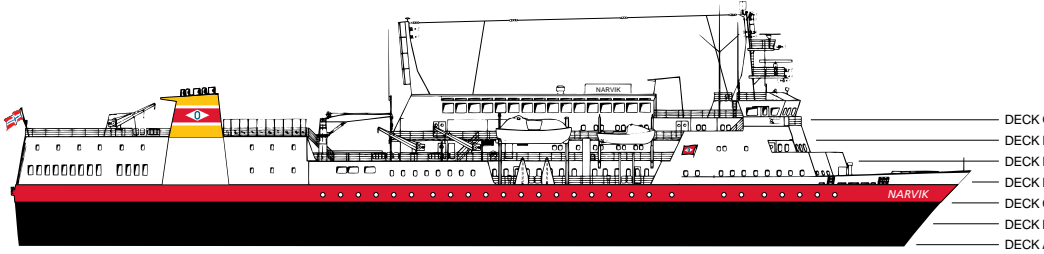

MS Narvik

Operator: OVDS, Narvik Passengers: 500
 Built: 1982 Berths: 310
 Location: Trondheim Car spaces: 40
 Modernised: 1989/1995

Cabin categories and colour key

| BC | Description | Deck |
|-------------|--|-------------------|
| P Outs. | Twin beds, one bed converts into a sofa, table, shower/wc. | E |
| N Outs. | Twin beds, one bed converts into a sofa, table, shower/wc. | D |
| A Outs. | Upper/lower bed, shower/toilet. | A, B,C |
| I Inside | Twin beds, one bed converts into a sofa, shower/wc. Some cabins with upper/lower beds. | A,B, C,D, E |
| H | Cabin for disabled | C |