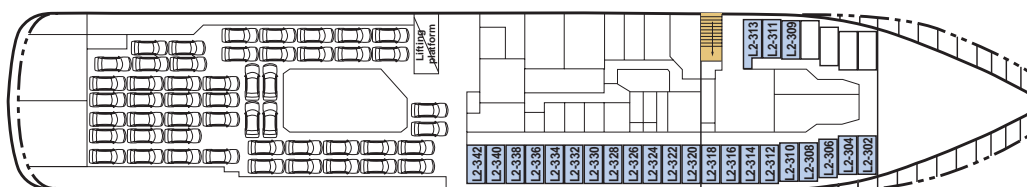

# MS Trollfjord

Operator: TFDS, Tromsø Passengers: 822  
 Built: 2002 Berths: 652  
 Location: Rissa, Fosén Car spaces: 45

DECK 9

DECK 8

DECK 7

DECK 6

DECK 5

DECK 4

## Cabin categories and colour key

BC	Description	Deck
MX Outs.	Owners suite, two rooms, queen size bed, sitting area, dining table, TV/pay-TV, stereo, coffee-maker, internet access, minibar, safe, private bathroom w/ bath tub & wc. Separate guest wc.	8
MG Outs.	Grand suite, one room, queen size bed, sitting area, TV/pay-TV, internet access, stereo, coffee-maker, minibar, safe, de luxe bathroom with bath tub & shower/ wc. MG on deck 8 w/ large bay window. Suite 775 & 780 w/private balcony and separate sleeping area. Suite 780 shower only, 775 bath tub only.	7,8
M Outs.	One room suite, queen size bed, sitting area, TV/pay-TV, internet access, stereo, coffee-maker, minibar, private balcony. De luxe bathroom w/shower & wc.	7
Q Outs.	Mini suite, queen size bed, sitting area, TV/pay-TV, internet access, stereo, coffee-maker, minibar.	6
F Outs.	Queen size bed, minibar, TV/pay-TV. 736 and 640 w/twin beds, TV/pay-TV and sitting area, minibar and limited view.	6,7
U Outs.	Twin beds, one bed converts into a sofa, table, shower/wc.	7,8
P Outs.	Twin beds, one bed converts into a sofa, table, shower/wc.	6
N Outs.	Twin beds, one bed converts into a sofa, table, shower/wc.	4
L Outs.	Twin beds, one bed converts into a sofa, shower/wc, limited or no view.	3,4,6,7
I Inside	Twin beds, one bed converts into a sofa, TV/pay-TV, shower/wc.	4,6,7
H	Cabin for disabled.	6

- Public areas
- Restaurant
  - Open-air areas
  - Elevator/stairs
  - Fitness room
  - Conference room
- Cabin categories:
- Grand suites w/balcony: 2
  - Suites w/balcony: 3
  - Suites w/bay window: 10
  - Mini suites: 6
  - Cabins: 279
  - Cabins for disabled: 4
  - Cabins total: 304