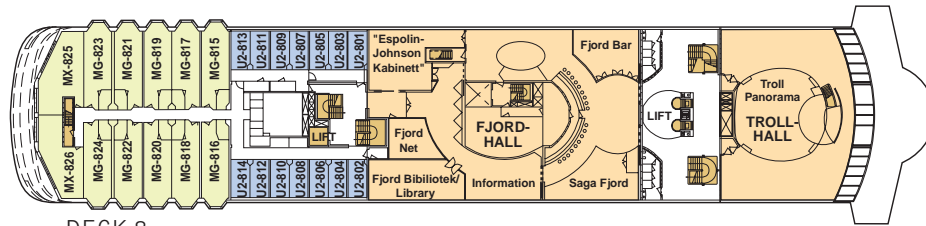

# MS Trollfjord

Operator: TFDS, Tromsø Passengers: 822  
 Built: 2002 Berths: 652  
 Location: Rissa, Fosén Car spaces: 45

DECK 9

DECK 8

DECK 7

DECK 6

DECK 5

DECK 4

DECK 3

## Cabin categories and colour key

BC	Description	Deck
MX Outs.	Owners suite, two rooms, queen size bed, sitting area, dining table, TV/pay-TV, stereo, coffee-maker, internet access, minibar, safe, private bathroom w/ bath tub & wc. Separate guest wc.	8
MG Outs.	Grand suite, one room, queen size bed, sitting area, TV/pay-TV, internet access, stereo, coffee-maker, minibar, safe, de luxe bathroom with bath tub & shower/ wc. MG on deck 8 w/ large bay window. Suite 775 & 780 w/private balcony and separate sleeping area. Suite 780 shower only, 775 bath tub only.	7,8
M Outs.	One room suite, queen size bed, sitting area, TV/pay-TV, internet access, stereo, coffee-maker, minibar, private balcony. De luxe bathroom w/shower & wc.	7
Q Outs.	Mini suite, queen size bed, sitting area, TV/pay-TV, internet access, stereo, coffee-maker, minibar.	6
F Outs.	Queen size bed, minibar, TV/pay-TV. 736 and 640 w/twin beds, TV/pay-TV and sitting area, minibar and limited view.	6,7
U Outs.	Twin beds, one bed converts into a sofa, table, shower/wc.	7,8
P Outs.	Twin beds, one bed converts into a sofa, table, shower/wc.	6
N Outs.	Twin beds, one bed converts into a sofa, table, shower/wc.	4
L Outs.	Twin beds, one bed converts into a sofa, shower/wc, limited or no view.	3,4,6,7
I Inside	Twin beds, one bed converts into a sofa, TV/pay-TV, shower/wc.	4,6,7
H	Cabin for disabled.	6

- Public areas
- Restaurant
  - Open-air areas
  - Elevator/stairs
  - Fitness room
  - Conference room
- Cabin categories:
- Grand suites w/balcony: 2
  - Suites w/balcony: 3
  - Suites w/bay window: 10
  - Mini suites: 6
  - Cabins: 279
  - Cabins for disabled: 4
  - Cabins total: 304