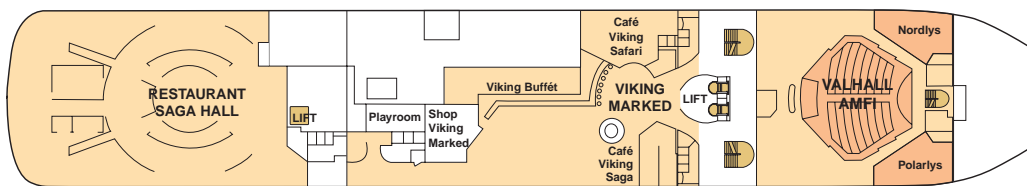

# MS Trollfjord

Operator: TFDS, Tromsø Passengers: 822  
 Built: 2002 Berths: 652  
 Location: Rissa, Fosén Car spaces: 45

DECK 9

DECK 8

DECK 7

DECK 6

DECK 5

DECK 4

DECK 3

## Cabin categories and colour key

BC	Description	Deck
MX Outs.	Owners suite, two rooms, queen size bed, sitting area, dining table, TV/pay-TV, stereo, coffee-maker, internet access, minibar, safe, private bathroom w/ bath tub & wc. Separate guest wc.	8
MG Outs.	Grand suite, one room, queen size bed, sitting area, TV/pay-TV, internet access, stereo, coffee-maker, minibar, safe, de luxe bathroom with bath tub & shower/ wc. MG on deck 8 w/ large bay window. Suite 775 & 780 w/private balcony and separate sleeping area. Suite 780 shower only, 775 bath tub only.	7,8
M Outs.	One room suite, queen size bed, sitting area, TV/pay-TV, internet access, stereo, coffee-maker, minibar, private balcony. De luxe bathroom w/shower & wc.	7
Q Outs.	Mini suite, queen size bed, sitting area, TV/pay-TV, internet access, stereo, coffee-maker, minibar.	6
F Outs.	Queen size bed, minibar, TV/pay-TV. 736 and 640 w/twin beds, TV/pay-TV and sitting area, minibar and limited view.	6,7
U Outs.	Twin beds, one bed converts into a sofa, table, shower/wc.	7,8
P Outs.	Twin beds, one bed converts into a sofa, table, shower/wc.	6
N Outs.	Twin beds, one bed converts into a sofa, table, shower/wc.	4
L Outs.	Twin beds, one bed converts into a sofa, shower/wc, limited or no view.	3,4,6,7
I Inside	Twin beds, one bed converts into a sofa, TV/pay-TV, shower/wc.	4,6,7
H	Cabin for disabled.	6

- Public areas
- Restaurant
  - Open-air areas
  - Elevator/stairs
  - Fitness room
  - Conference room
- Cabin categories:
- Grand suites w/balcony: 2
  - Suites w/balcony: 3
  - Suites w/bay window: 10
  - Mini suites: 6
  - Cabins: 279
  - Cabins for disabled: 4
  - Cabins total: 304