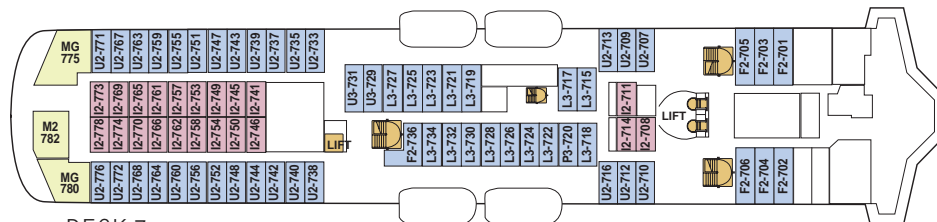

# MS Trollfjord

Operator: TFDS, Tromsø Passengers: 822  
 Built: 2002 Berths: 652  
 Location: Rissa, Fosén Car spaces: 45

DECK 9

DECK 8

DECK 7

DECK 6

DECK 5

DECK 4

DECK 3

## Cabin categories and colour key

BC	Description	Deck
MX Outs.	Owners suite, two rooms, queen size bed, sitting area, dining table, TV/pay-TV, stereo, coffee-maker, internet access, minibar, safe, private bathroom w/ bath tub & wc. Separate guest wc.	8
MG Outs.	Grand suite, one room, queen size bed, sitting area, TV/pay-TV, internet access, stereo, coffee-maker, minibar, safe, de luxe bathroom with bath tub & shower/ wc. MG on deck 8 w/ large bay window. Suite 775 & 780 w/private balcony and separate sleeping area. Suite 780 shower only, 775 bath tub only.	7,8
M Outs.	One room suite, queen size bed, sitting area, TV/pay-TV, internet access, stereo, coffee-maker, minibar, private balcony. De luxe bathroom w/shower & wc.	7
Q Outs.	Mini suite, queen size bed, sitting area, TV/pay-TV, internet access, stereo, coffee-maker, minibar.	6
F Outs.	Queen size bed, minibar, TV/pay-TV. 736 and 640 w/twin beds, TV/pay-TV and sitting area, minibar and limited view.	6,7
U Outs.	Twin beds, one bed converts into a sofa, table, shower/wc.	7,8
P Outs.	Twin beds, one bed converts into a sofa, table, shower/wc.	6
N Outs.	Twin beds, one bed converts into a sofa, table, shower/wc.	4
L Outs.	Twin beds, one bed converts into a sofa, shower/wc, limited or no view.	3,4,6,7
I Inside	Twin beds, one bed converts into a sofa, TV/pay-TV, shower/wc.	4,6,7
H	Cabin for disabled.	6

- Public areas
- Restaurant
  - Open-air areas
  - Elevator/stairs
  - Fitness room
  - Conference room
- Cabin categories:
- Grand suites w/balcony: 2
  - Suites w/balcony: 3
  - Suites w/bay window: 10
  - Mini suites: 6
  - Cabins: 279
  - Cabins for disabled: 4
  - Cabins total: 304