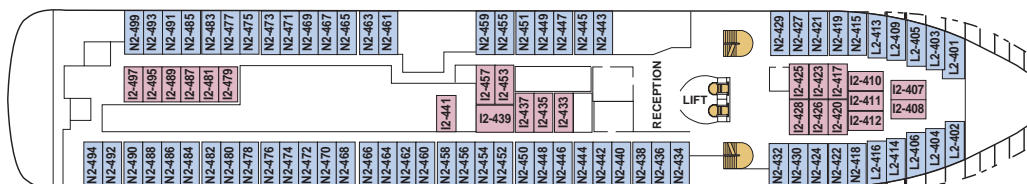

# MS Trollfjord

Operator: TFDS, Tromsø Passengers: 822  
 Built: 2002 Berths: 652  
 Location: Rissa, Fosén Car spaces: 45

DECK 9

DECK 8

DECK 7

DECK 6

DECK 5

DECK 4

DECK 3

## Cabin categories and colour key

BC	Description	Deck
MX Outs.	Owners suite, two rooms, queen size bed, sitting area, dining table, TV/pay-TV, stereo, coffee-maker, internet access, minibar, safe, private bathroom w/ bath tub & wc. Separate guest wc.	8
MG Outs.	Grand suite, one room, queen size bed, sitting area, TV/pay-TV, internet access, stereo, coffee-maker, minibar, safe, de luxe bathroom with bath tub & shower/ wc. MG on deck 8 w/ large bay window. Suite 775 & 780 w/private balcony and separate sleeping area. Suite 780 shower only, 775 bath tub only.	7,8
M Outs.	One room suite, queen size bed, sitting area, TV/pay-TV, internet access, stereo, coffee-maker, minibar, private balcony. De luxe bathroom w/shower & wc.	7
Q Outs.	Mini suite, queen size bed, sitting area, TV/pay-TV, internet access, stereo, coffee-maker, minibar.	6
F Outs.	Queen size bed, minibar, TV/pay-TV. 736 and 640 w/twin beds, TV/pay-TV and sitting area, minibar and limited view.	6,7
U Outs.	Twin beds, one bed converts into a sofa, table, shower/wc.	7,8
P Outs.	Twin beds, one bed converts into a sofa, table, shower/wc.	6
N Outs.	Twin beds, one bed converts into a sofa, table, shower/wc.	4
L Outs.	Twin beds, one bed converts into a sofa, shower/wc, limited or no view.	3,4,6,7
I Inside	Twin beds, one bed converts into a sofa, TV/pay-TV, shower/wc.	4,6,7
H	Cabin for disabled.	6

- Public areas
- Restaurant
  - Open-air areas
  - Elevator/stairs
  - Fitness room
  - Conference room
- Cabin categories:
- Grand suites w/balcony: 2
  - Suites w/balcony: 3
  - Suites w/bay window: 10
  - Mini suites: 6
  - Cabins: 279
  - Cabins for disabled: 4
  - Cabins total: 304