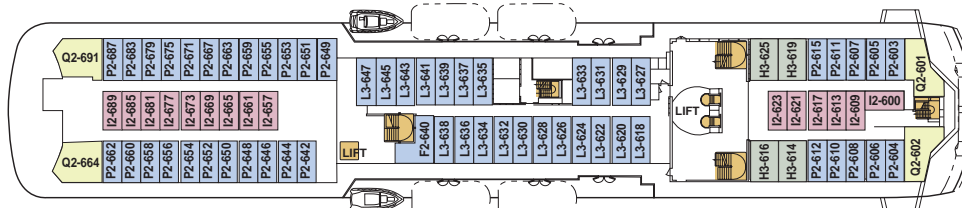

# MS Trollfjord

Operator: TFDS, Tromsø Passengers: 822  
 Built: 2002 Berths: 652  
 Location: Rissa, Fosén Car spaces: 45

DECK 9

DECK 8

DECK 7

DECK 6

DECK 5

DECK 4

DECK 3

## Cabin categories and colour key

BC	Description	Deck
MX Outs.	Owners suite, two rooms, queen size bed, sitting area, dining table, TV/pay-TV, stereo, coffee-maker, internet access, minibar, safe, private bathroom w/ bath tub & wc. Separate guest wc.	8
MG Outs.	Grand suite, one room, queen size bed, sitting area, TV/pay-TV, internet access, stereo, coffee-maker, minibar, safe, de luxe bathroom with bath tub & shower/ wc. MG on deck 8 w/ large bay window. Suite 775 & 780 w/private balcony and separate sleeping area. Suite 780 shower only, 775 bath tub only.	7,8
M Outs.	One room suite, queen size bed, sitting area, TV/pay-TV, internet access, stereo, coffee-maker, minibar, private balcony. De luxe bathroom w/shower & wc.	7
Q Outs.	Mini suite, queen size bed, sitting area, TV/pay-TV, internet access, stereo, coffee-maker, minibar.	6
F Outs.	Queen size bed, minibar, TV/pay-TV. 736 and 640 w/twin beds, TV/pay-TV and sitting area, minibar and limited view.	6,7
U Outs.	Twin beds, one bed converts into a sofa, table, shower/wc.	7,8
P Outs.	Twin beds, one bed converts into a sofa, table, shower/wc.	6
N Outs.	Twin beds, one bed converts into a sofa, table, shower/wc.	4
L Outs.	Twin beds, one bed converts into a sofa, shower/wc, limited or no view.	3,4,6,7
I Inside	Twin beds, one bed converts into a sofa, TV/pay-TV, shower/wc.	4,6,7
H	Cabin for disabled.	6

- Public areas
- Restaurant
  - Open-air areas
  - Elevator/stairs
  - Fitness room
  - Conference room
- Cabin categories:
- Grand suites w/balcony: 2
  - Suites w/balcony: 3
  - Suites w/bay window: 10
  - Mini suites: 6
  - Cabins: 279
  - Cabins for disabled: 4
  - Cabins total: 304