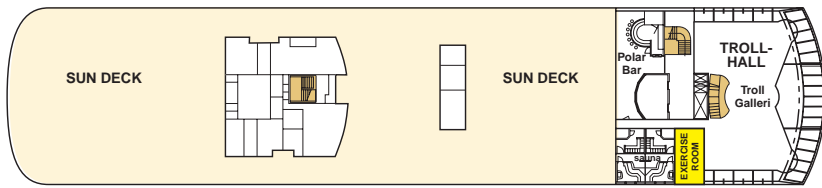

MS Trollfjord

Operator: TFDS, Tromsø Passengers: 822
Built: 2002 Berths: 652
Location: Rissa, Fosén Car spaces: 45

DECK 9

Cabin categories and colour key

BC	Description	Deck
MX Outs.	Owners suite, two rooms, queen size bed, sitting area, dining table, TV/pay-TV, stereo, coffee-maker, internet access, minibar, safe, private bathroom w/ bath tub & wc. Separate guest wc.	8
MG Outs.	Grand suite, one room, queen size bed, sitting area, TV/pay-TV, internet access, stereo, coffee-maker, minibar, safe, de luxe bathroom with bath tub & shower/ wc. MG on deck 8 w/ large bay window. Suite 775 & 780 w/private balcony and separate sleeping area. Suite 780 shower only, 775 bath tub only.	7,8
M Outs.	One room suite, queen size bed, sitting area, TV/pay-TV, internet access, stereo, coffee-maker, minibar, private balcony. De luxe bathroom w/shower & wc.	7
Q Outs.	Mini suite, queen size bed, sitting area, TV/pay-TV, internet access, stereo, coffee-maker, minibar.	6
F Outs.	Queen size bed, minibar, TV/pay-TV. 736 and 640 w/twin beds, TV/pay-TV and sitting area, minibar and limited view.	6,7
U Outs.	Twin beds, one bed converts into a sofa, table, shower/wc.	7,8
P Outs.	Twin beds, one bed converts into a sofa, table, shower/wc.	6
N Outs.	Twin beds, one bed converts into a sofa, table, shower/wc.	4
L Outs.	Twin beds, one bed converts into a sofa, shower/wc, limited or no view.	3,4,6,7
I Inside	Twin beds, one bed converts into a sofa, TV/pay-TV, shower/wc.	4,6,7
H	Cabin for disabled.	6

1. Public areas
2. Restaurant
   - Open-air areas
   - Elevator/stairs
   - Fitness room
   - Conference room
3. Cabin categories:
4. Grand suites w/balcony: 2
   - Suites w/balcony: 3
   - Suites w/bay window: 10
   - Mini suites: 6
   - Cabins: 279
   - Cabins for disabled: 4
   - Cabins total: 304